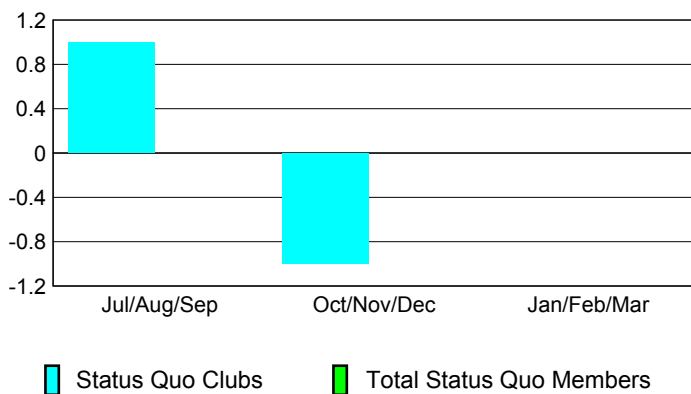

Club Results 2008-2009

Goal, New, Dropped, Gain/Loss

Comparison of Club Gain/Loss

Current Year Compared to the Previous Year

YTD Status Quo Clubs 2008-2009

Status Quo Clubs Compared to Status Quo Members

MEMBERSHIP

Membership Results 2008-2009

Membership 2007-2008

Month	Net Memb Goal	Actual New Memb	Actual Dropped Memb	Gain/Loss of Memb	Gain/Loss of Memb
Jul/Aug/Sep	2	19	-40	-21	12
Oct/Nov/Dec	2	71	-89	-18	-24
Jan/Feb/Mar	3	113	-85	28	-33
Totals	7	203	-214	-11	-45