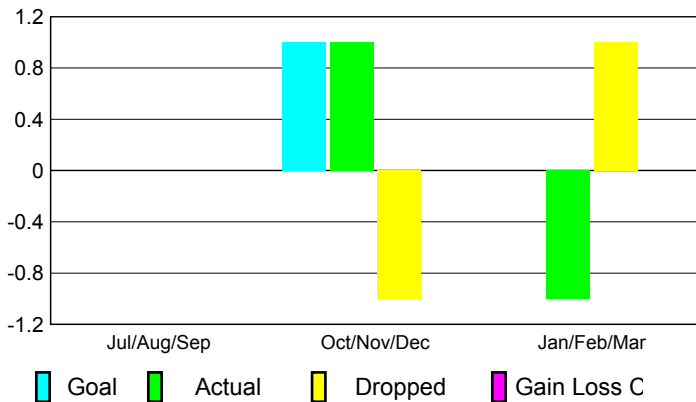

2008-2009 GMT Quarterly Report for District (or Undistricted) **District 103 S**

GMT: **JACQUES 'JACK' VERBEKE**

Location: **FRANCE**

GMT CA: **4**

CLUBS

Club Results 2008-2009

Clubs 2007-2008

Month	New Club Goal	Actual New Clubs	Actual Dropped Clubs	Gain/Loss of Clubs	Gain/Loss of Clubs
Jul/Aug/Sep	0	0	0	0	0
Oct/Nov/Dec	1	1	-1	0	0
Jan/Feb/Mar	0	-1	1	0	0
Totals	1	0	0	0	0

Club Results 2008-2009

Goal, New, Dropped, Gain/Loss

Comparison of Club Gain/Loss

Current Year Compared to the Previous Year

YTD Status Quo Clubs 2008-2009

Status Quo Clubs Compared to Status Quo Members

MEMBERSHIP

Membership Results 2008-2009

Membership 2007-2008

Month	Net Memb Goal	Actual New Memb	Actual Dropped Memb	Gain/Loss of Memb	Gain/Loss of Memb
Jul/Aug/Sep	2	19	-40	-21	12
Oct/Nov/Dec	2	71	-89	-18	-24
Jan/Feb/Mar	3	113	-85	28	-33
Totals	7	203	-214	-11	-45