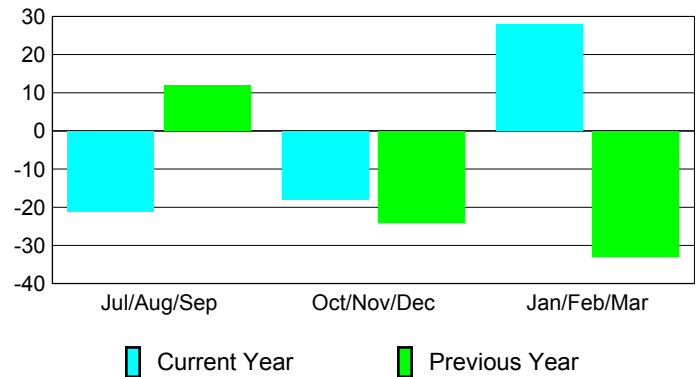

Membership Results 2008-2009

Membership 2007-2008

Month	Net Memb Goal	Actual New Memb	Actual Dropped Memb	Gain/Loss of Memb	Gain/Loss of Memb
Jul/Aug/Sep	2	19	-40	-21	12
Oct/Nov/Dec	2	71	-89	-18	-24
Jan/Feb/Mar	3	113	-85	28	-33
Totals	7	203	-214	-11	-45

Membership Results 2008-2009

Goal, New, Dropped, Gain/Loss

Comparison of Membership Gain/Loss

Current Year Compared to the Previous Year

Gender Comparison 2008-2009